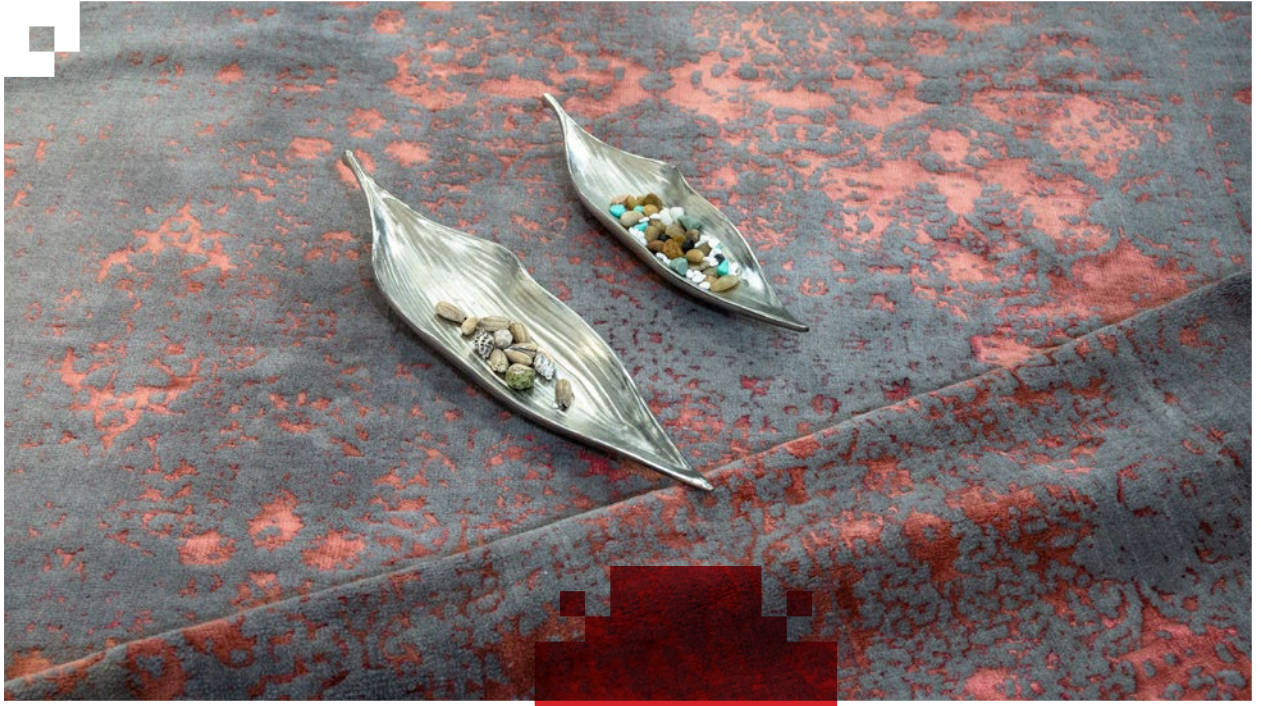

Handmade carpets, in addition to being very old, have been in Iranian homes for a long time. In fact, it can be said that handmade carpets are among the ancient Iranian goods. It is interesting to know that the word rug has Arabic roots and has a broad meaning, so it can be said that a handmade rug is a type of rug whose wefts and wefts are entirely woven by hand.