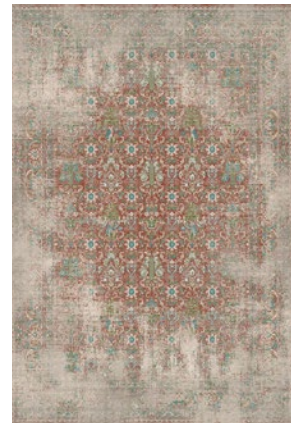

Code: HR165

Code: HR166

Code: HR173

Code: HR174

Code: HR175

Code: HR177

Code: HR184

Code: HR186

Code: HR187

Code: HR189

- * Reeds/meter: 700
 - * Picks/meter: 2550
 - * Weft Yarn: Polyester & cotton
 - * Warp Yarn: Polyester
-
- * Available sizes: 3x4m
 - 2.5x3.5m
 - 2x3m
 - 1.5x2.25m
 - 1x1.5m

Shiva